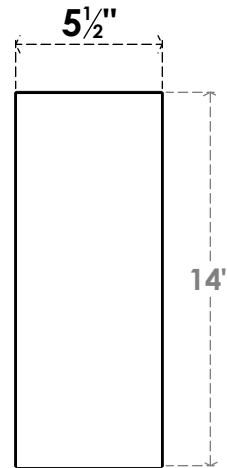

ITEM NUMBER: BRCPC055X10000X1400TRA

5 1/2"W X 10"D X 14"H TRADITIONAL ARCHITECTURAL GRADE PVC CLOSED KNEE BRACE

SIDE PROFILE

FRONT PROFILE

ISOMETRIC

EKENA MILLWORK
2300 WEST MAIN ST.
CLARKSVILLE, TX 75426
TOLL FREE: 866-607-0453
WWW.EKENAMILLWORK.COM