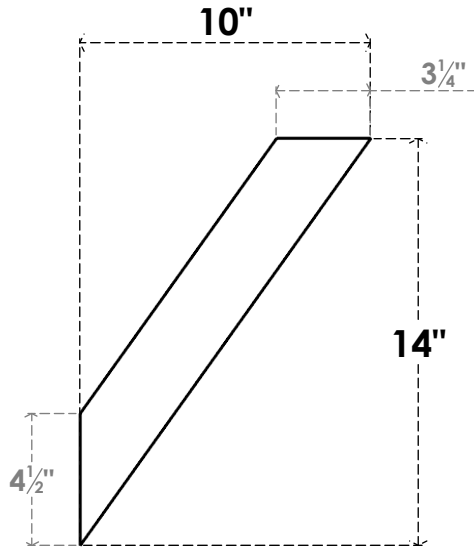

ITEM NUMBER: BRCPC055X10000X1400TRA

5 1/2"W X 10"D X 14"H TRADITIONAL ARCHITECTURAL GRADE PVC CLOSED KNEE BRACE

SIDE PROFILE

FRONT PROFILE

ISOMETRIC

EKENA MILLWORK
2300 WEST MAIN ST.
CLARKSVILLE, TX 75426
TOLL FREE: 866-607-0453
WWW.EKENAMILLWORK.COM